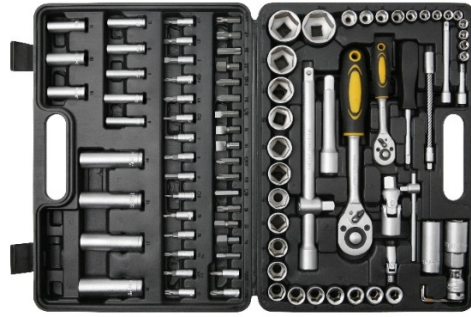

### Main selling point:

**Complete tool case with 1/4" and 1/2" socket set for all types of work. A perfect set for any workshop or garage and indispensable for DIYers or motorcycle and car enthusiasts. Swap the pieces easily and always be prepared with the SH94 tool case.**

### Main selling points developed:

- 94-Piece 1/4" and 1/2" socket set Tool set for all types of work
- Accessories can be changed easily and quickly.

### Description of features:

- 94-Piece tool set for all types of work
- Complete 1/4" (6,3 mm) and 1/2" (12,5 mm) socket set
- Chrome-vanadium steel
- Accessories can be changed easily and quickly.
- Tough plastic case
- Dimensions: 360 x 265 x 75 mm

### Accessories included (Case containing):

- 1 x 1/4" ratchet
- 1 x screwdriver with 1/4" socket adapter
- 1 x 1/4" flexible shaft extension
- 1 x 1/4" extension bar
- 1 x 1/4" sliding head T-adaptor
- 1 x 1/4" universal joint
- 8 x sockets from 6 to 13mm
- 13 x sockets from 4 to 14mm
- 3 x Allen keys
- 19 x screwdriver bits with 1/4" adapter
- 18 x screwdriver bits
- 1 x 1/2" ratchet
- 4 x 3" sockets from 14 to 19mm
- 17 x 1.5" sockets from 10 to 32mm
- 1 x 1/2" sliding head T-adaptor
- 1 x 1/2" universal joint
- 2 x spark plug sockets